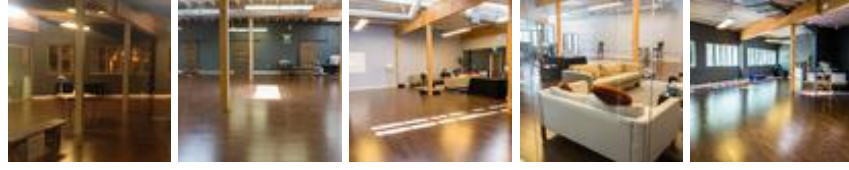

## 1446 Market

1446 Market Street, San Francisco, CA 94102 (Map: A)  
 415-368-3669  
 Contact: Paul Gebheim, *Chief Executive Officer*  
 paul@onetastebayarea.com <http://www.1446market.com/>

1446 Market is an elegant, urban venue and office space located in the heart of San Francisco's Mid-Market region, surrounded by public transportation. Opposite Twitter and Uber. Our clients include: Dropbox, Salesforce, Ideo, Yahoo, Edelman, Taskrabbit, AMENITIES Located in the heart of the city (Market and Fell @ Van Ness) WIFI Hotspots throughout Fast Internet Suitable for LiveStream Events 2 private rooms attached, fully furnished Kitchenette with food prep space PA System Available Approved A/V Provider 200 Chairs Available On-Site Foldable tables on site. Stage Available Upon Request Lots of Natural Light ADA Accessible Special rates for small groups

Room	Reception	Banquet	Theater	Classroom	Conference	U-Shape	Sq feet	Dim
Fishbowl	100	45	60	60	60	-	-	
Main Space	250	200	250	250	250	-	5,000	45'x75'x