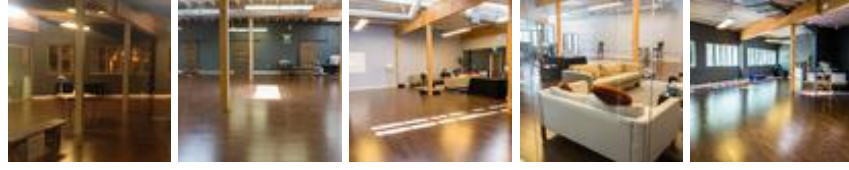

1446 Market

1446 Market Street, San Francisco, CA 94102 (Map: A)
 415-368-3669
 Contact: Joanne Butcher, *Event Coordinator*
 joannefilm@gmail.com <http://www.1446market.com/>

1446 Market is an elegant, urban venue and office space located in the heart of San Francisco's Mid-Market region, surrounded by public transportation. Opposite Twitter and Uber. Our clients include Dropbox, Salesforce, Ideo, Yahoo, Edelman, Taskrabbit, AMENITIES Located in the heart of the city (Market and Fell Van Ness) WIFI Hotspots throughout Fast Internet Suitable for LiveStream Events 2 private rooms attached, fully furnished Kitchenette with food prep space PA System Available Approved A/V Provider 200 Chairs Available On-Site Foldable tables on site. Stage Available Upon Request Lots of Natural Light ADA Accessible Special rates for small groups

Room	Reception	Banquet	Theater	Classroom	Conference	U-Shape	Sq feet	Dim
Fishbowl	100	45	60	60	60	-	-	
Main Space	250	200	250	250	250	-	5,000	45'x75'