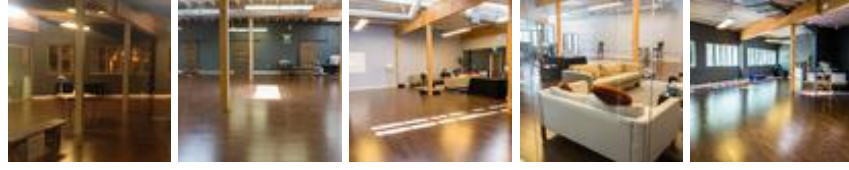

1446 Market

1446 Market Street, San Francisco, CA 94102 (Map: A)
 415-368-3669
 Contact: Joanne Butcher, *Event Coordinator*
 joannefilm@gmail.com <http://www.1446market.com/>

1446 Market is an elegant, urban venue and office space located in the heart of San Francisco's Mid-Market region, surrounded by public transportation. Opposite Twitter and Uber. Our clients include Dropbox, Salesforce, Ideo, Yahoo, Edelman, Taskrabbit, AMENITIES Located in the heart of the city (Market and Fell Van Ness) WIFI Hotspots throughout Fast Internet Suitable for LiveStream Events 2 private rooms attached, fully furnished Kitchenette with food prep space PA System Available Approved A/V Provider 200 Chairs Available On-Site Foldable tables on site. Stage Available Upon Request Lots of Natural Light ADA Accessible Special rates for small groups

Room	Reception	Banquet	Theater	Classroom	Conference	U-Shape	Sq feet	Dim
Fishbowl	100	45	60	60	60	-	-	
Main Space	250	200	250	250	250	-	5,000	45'x75'x