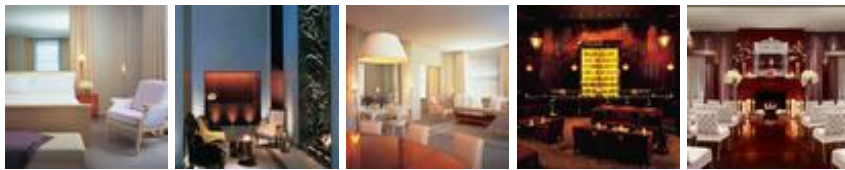

An inspired fusion of old-world elegance with distinctly contemporary energy and glamour, the century-old Cliff's modern and daring sense of diversity perfectly captures the spirit of San Francisco, while maintaining its essence as a boutique luxury hotel. Designed by Philippe Starck, Cliff features a soaring lobby with one of the most eclectic furniture collections in all of California, including chairs from Ray and Charles Eames, a coffee table by Salvador Dali, and a surreal stool by Renee Marguerite. The legendary Redwood Room bar, paneled with the wood of a single Redwood tree, is accented with digital art and the buzz of an elite San Francisco crowd. Velvet Room is a multi-purpose venue for eating, drinking and special events. Guests who simply want to relax, read, or just people watch, can find the comforts of an old English club in the Living Room. Cliff is located just steps from Union Square and the Financial District, and close to Moscone Convention Center, Nob Hill, Fisherman's Wharf, Embarcadero, Telegraph Hill, Coit Tower and the Golden Gate Bridge. The beautifully crafted furniture in the Guestrooms include Starck-designed English sycamore custom king sleigh beds and whimsical wooden chairs in the form of a wheelbarrow. Revel in luxurious 300-thread count percale bedding, down duvets and sumptuous MALIN+GOETZ bath amenities that refresh and restore. Enjoy the state-of-the-art entertainment center and wireless access when you want to tune in or log on.

Room	Reception	Banquet	Theater	Classroom	Conference	U-Shape	Sq feet	Dim
AVA	50	40	40	24	24	-	624	x11'6"x
Boardroom 1	-	-	-	-	8	-	213	x8'10"x
Boardroom 2	-	-	-	-	12	-	384	x8'11"x
Deluxe Suite	15	8	-	-	8	-	925	x9'2"x
Private Apartment	35	30	40	20	20	-	1,112	x8'8"x
Rita	125	110	140	72	36	-	1,288	x11'6"x
Rita and AVA	150	140	160	108	36	-	1,889	x11'6"x
Sophia	75	60	60	25	28	-	950	x11'6"x
Spanish Suite with East and West Terrace	144	93	49	40	24	-	2,373	x10'x
Total meeting space	-	-	-	-	-	-	12,528	